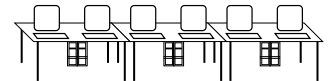

1500/1800 George Nelson Bench

1500/1800 Snap Folding Table

RS5010
Mobile Mini Tower

RS5037
1350 x 650 Computer Desk
with Drawer and Cupboard

RS5060
Computer Workstation

RS5359
Double Computer Workstation Lockable
and Linkable (Special Sizes Available)