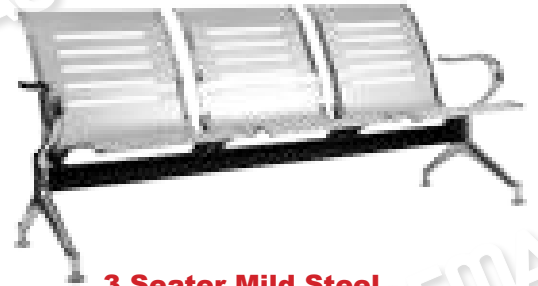

RS1623
1500 x 750 Computer Desk with Counter and CPU

RS5033
750 x 1350 x 600 Computer Workstation

5 Seater Mild Steel

PC Silver
 L-Shaped Seat/Back: 1.5mm Steel
 Arms & Legs: 1.2mm Steel Tube
 Black Cross Beam: 1.8mm Steel Tube
 Dimensions: 2930mm W x 680mm D x 780mm H
Available in Black or Silver Finish