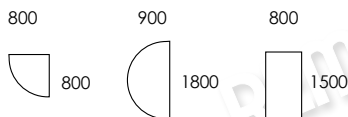

Normal

RS6502 / RS6503

RS 6502 2700 x 1600 Oval Boardroom Table 8-10 Seater

RS 6503 3500 x 1600 Oval Boardroom Table 12 Seater

RS6250

4600 x 3100 16 Seater

Components

Configurations