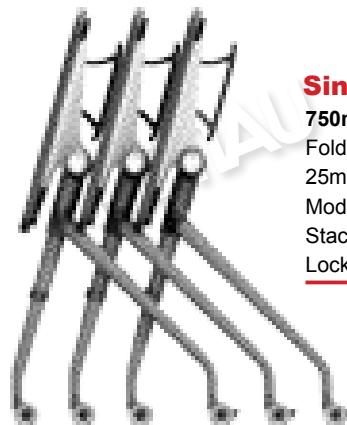

Height Adjustable Table

Silver Powder-Coated Frame
 Electronic, Single Motor Lift
 Dimensions: Adjustable from
 1150 - 1170mm W x 680mm D x 680 - 1130 H

Double Training Table

1500mm W x 550mm D x 725mm H
 Foldable Table Frame – Grey
 25mm White Melamine Table Top
 Modesty Panel – Grey
 Stackable
 Lockable Castors