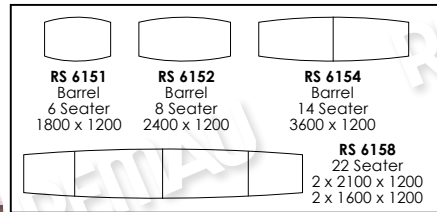

RS6101 / RS6102 / RS6103

- RS 6101 1800 x 900 6 Seater Boardroom Table
- RS 6102 2100 x 1200 8 Seater Boardroom Table
- RS 6103 2400 x 1200 10 Seater Boardroom Table

Melamine

beech   cherry   oak   dark mahogany   folkstone grey

RS6153

2700 x 1400 x 1200 Bow-Shape Boardroom Table 10 Seater