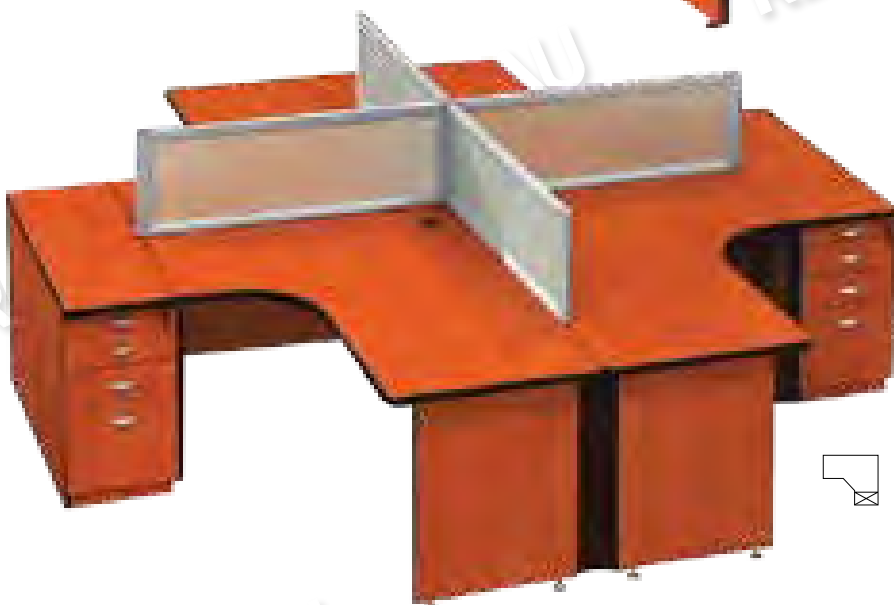

RS1826 / 1827

- RS 1826 1200 Ali-Glass Screen
- RS 1827 1600 Ali-Glass Screen