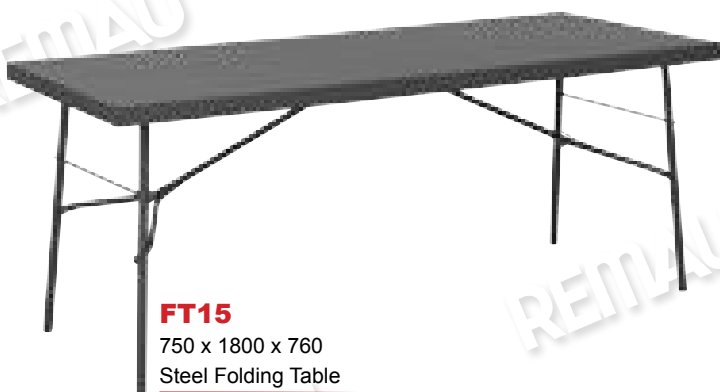

WB10
Steel Bins

ST01
Safe

KC10/20/30
25 Key Cabinet
50 Key Cabinet
100 Key Cabinet

FC60
Pressure Plate

BE20
Single Divan Bed with Headboard and Footrail

FT20
750 x 1000 x 760
Steel Folding Table

CP10
Mobile Filing Trolley