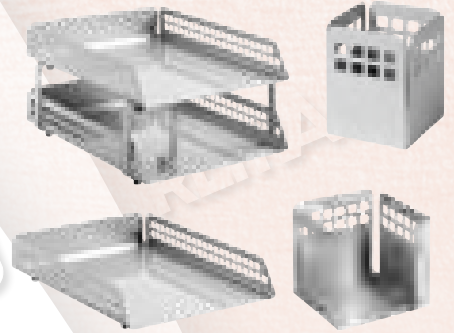

Accessory Range
Square Punched